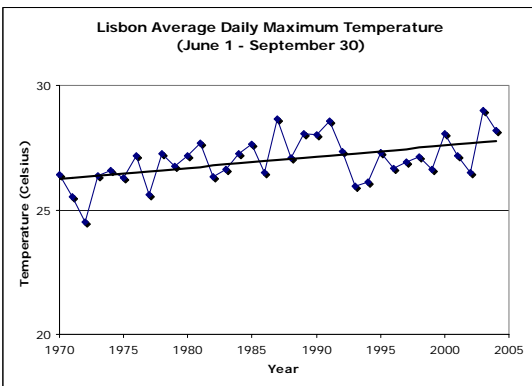

www.panda.org

Temperature trends for 16 EU capitals

Results: Summer maximum mean temperatures were analyzed and the greatest increase between 1970-'74 and 2000-'04 was in London (2°C), followed by Athens and Lisbon (1.9°C), Warsaw (1.3°C), and Berlin (1.2°C). Overall temperature trends (1970-2004) for these five cities are displayed below and trendlines (straight lines) rose significantly in all 5 cities.