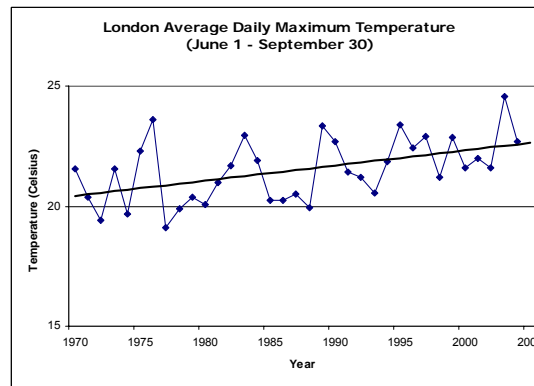

www.panda.org

Temperature trends for 16 EU capitals

Results: Summer maximum mean temperatures were analyzed and the greatest increase between 1970-'74 and 2000-'04 was in London (2°C), followed by Athens and Lisbon (1.9°C), Warsaw (1.3°C), and Berlin (1.2°C). Overall temperature trends (1970-2004) for these five cities are displayed below and trendlines (straight lines) rose significantly in all 5 cities.