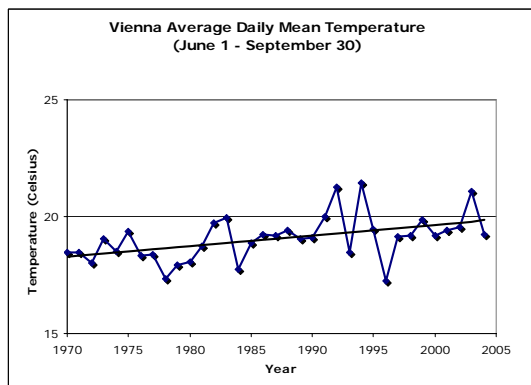

PowerSwitch!

C A M P A I N

WWF International

Große Präsidentenstr. 10
10178 Berlin
Germany

Tel.: +49-30-308742-0
Direkt: -21
Fax: +49-30-308742-50
teriete@wwf.de
www.panda.org

Temperature trends for 16 EU capitals

For urgent press inquires please contact:

Brian Thomson, Press Officer WWF International, t +41 22 364 9562, e bthomson@wwfint.org

For PowerSwitch! inquires please contact:

Christian Teriete, Communications Officer, WWF International PowerSwitch! Campaign, t +49 30 308742 21, e teriete@wwf.de