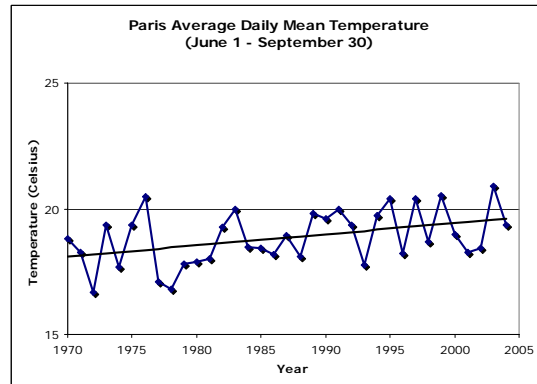

PowerSwitch!

C A M P A I N

WWF International

Große Präsidentenstr. 10
10178 Berlin
Germany

Tel.: +49-30-308742-0
Direkt: -21
Fax: +49-30-308742-50
teriete@wwf.de
www.panda.org

Temperature trends for 16 EU capitals

For urgent press inquires please contact:

Brian Thomson, Press Officer WWF International, t +41 22 364 9562, e bthomson@wwfint.org

For PowerSwitch! inquires please contact:

Christian Teriete, Communications Officer, WWF International PowerSwitch! Campaign, t +49 30 308742 21, e teriete@wwf.de