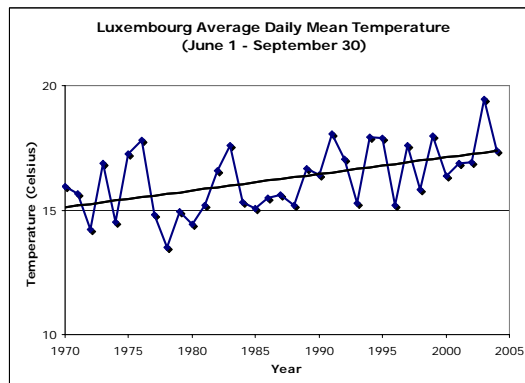

www.panda.org

Temperature trends for 16 EU capitals

Results: Summer maximum mean temperatures were analyzed and the greatest increase between 1970-'74 and 2000-'04 was in London (2°C), followed by Athens and Lisbon (1.9°C), Warsaw (1.3°C), and Berlin (1.2°C). Overall temperature trends (1970-2004) for these five cities are displayed below and trendlines (straight lines) rose significantly in all 5 cities.

WWF International

Tel.: +49-30-308742-0

Große Präsidentenstr. 10
10178 Berlin
Germany

Direkt: -21
Fax: +49-30-308742-50
teriete@wwf.de
www.panda.org

Temperature trends for 16 EU capitals

Results: Other cities did not record a rise using summer maximum temperature and in some cases such data was difficult to obtain. Therefore, WWF analyzed summer mean temperatures. The greatest rise was in Madrid (2.2°C), followed by Luxembourg (2.0°C), Stockholm (1.5°C), Brussels (1.2°C), Rome (1.2°C), Vienna (1.2°C), Paris (1.0°C), Amsterdam (1.0°C), Helsinki (0.8°C), Dublin (0.7°C), and Copenhagen (0.2°C). Overall temperature trends (1970-2004) for these 11 cities are displayed below and trendlines (straight lines) rose significantly in 9 cities (Copenhagen and Dublin did not have a significant rise).