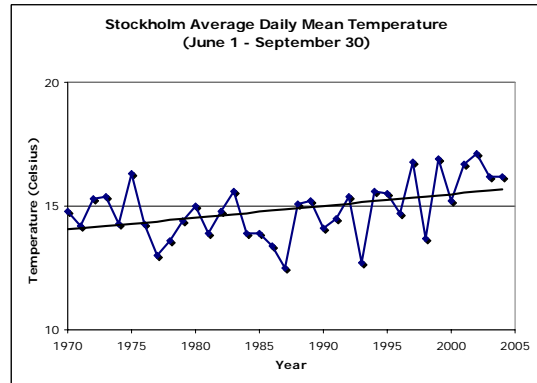

PowerSwitch!

C A M P A I N

WWF International

Große Präsidentenstr. 10
10178 Berlin
Germany

Tel.: +49-30-308742-0
Direkt: -21
Fax: +49-30-308742-50
teriete@wwf.de
www.panda.org

Temperature trends for 16 EU capitals

For urgent press inquires please contact:

Brian Thomson, Press Officer WWF International, t +41 22 364 9562, e bthomson@wwfint.org

For PowerSwitch! inquires please contact:

Christian Teriete, Communications Officer, WWF International PowerSwitch! Campaign, t +49 30 308742 21, e teriete@wwf.de