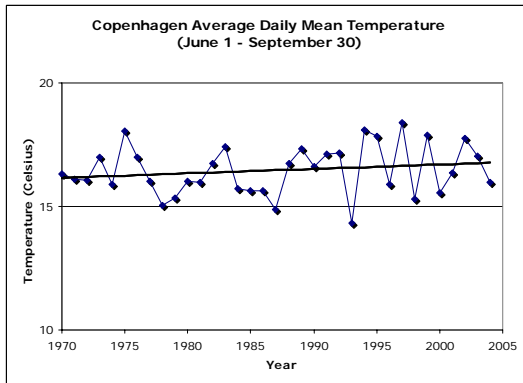

WWF International

Tel.: +49-30-308742-0

Große Präsidentenstr. 10
10178 Berlin
Germany

Direkt: -21
Fax: +49-30-308742-50
teriete@wwf.de
www.panda.org

Temperature trends for 16 EU capitals

Results: Other cities did not record a rise using summer maximum temperature and in some cases such data was difficult to obtain. Therefore, WWF analyzed summer mean temperatures. The greatest rise was in Madrid (2.2°C), followed by Luxembourg (2.0°C), Stockholm (1.5°C), Brussels (1.2°C), Rome (1.2°C), Vienna (1.2°C), Paris (1.0°C), Amsterdam (1.0°C), Helsinki (0.8°C), Dublin (0.7°C), and Copenhagen (0.2°C). Overall temperature trends (1970-2004) for these 11 cities are displayed below and trendlines (straight lines) rose significantly in 9 cities (Copenhagen and Dublin did not have a significant rise).