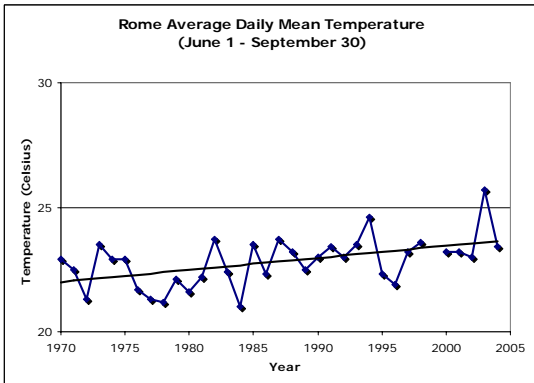

PowerSwitch!

C A M P A I N

WWF International

Große Präsidentenstr. 10
10178 Berlin
Germany

Tel.: +49-30-308742-0
Direkt: -21
Fax: +49-30-308742-50
teriete@wwf.de
www.panda.org

Temperature trends for 16 EU capitals

For urgent press inquires please contact:

Brian Thomson, Press Officer WWF International, t +41 22 364 9562, e bthomson@wwfint.org

For PowerSwitch! inquires please contact:

Christian Teriete, Communications Officer, WWF International PowerSwitch! Campaign, t +49 30 308742 21, e teriete@wwf.de