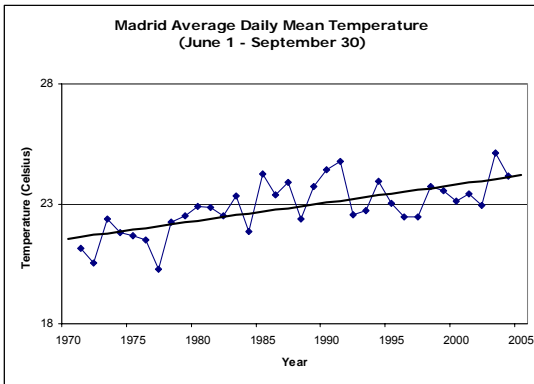

PowerSwitch!

C A M P A I N

WWF International

Große Präsidentenstr. 10
10178 Berlin
Germany

Tel.: +49-30-308742-0
Direkt: -21
Fax: +49-30-308742-50
teriete@wwf.de
www.panda.org

Temperature trends for 16 EU capitals

For urgent press inquires please contact:

Brian Thomson, Press Officer WWF International, t +41 22 364 9562, e bthomson@wwfint.org

For PowerSwitch! inquires please contact:

Christian Teriete, Communications Officer, WWF International PowerSwitch! Campaign, t +49 30 308742 21, e teriete@wwf.de