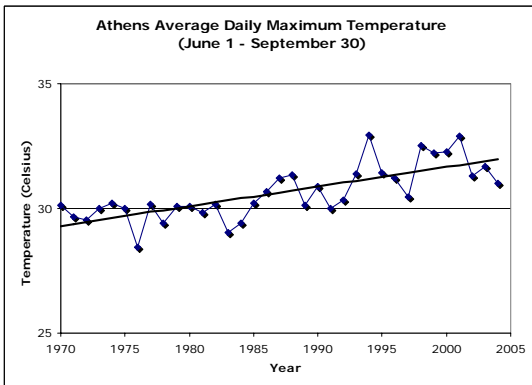

www.panda.org

Temperature trends for 16 EU capitals

Results: Summer maximum mean temperatures were analyzed and the greatest increase between 1970-'74 and 2000-'04 was in London (2°C), followed by Athens and Lisbon (1.9°C), Warsaw (1.3°C), and Berlin (1.2°C). Overall temperature trends (1970-2004) for these five cities are displayed below and trendlines (straight lines) rose significantly in all 5 cities.