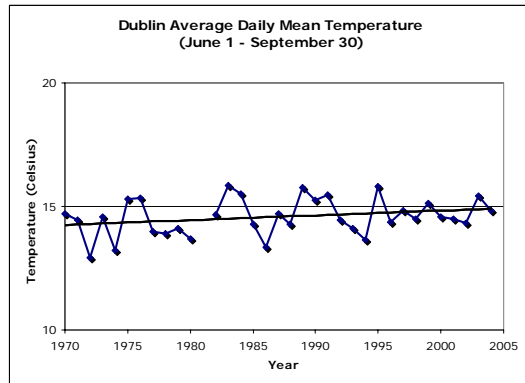

WWF International

Tel.: +49-30-308742-0

Große Präsidentenstr. 10
10178 Berlin
Germany

Direkt: -21
Fax: +49-30-308742-50
teriete@wwf.de
www.panda.org

Temperature trends for 16 EU capitals

Results: Other cities did not record a rise using summer maximum temperature and in some cases such data was difficult to obtain. Therefore, WWF analyzed summer mean temperatures. The greatest rise was in Madrid (2.2°C), followed by Luxembourg (2.0°C), Stockholm (1.5°C), Brussels (1.2°C), Rome (1.2°C), Vienna (1.2°C), Paris (1.0°C), Amsterdam (1.0°C), Helsinki (0.8°C), Dublin (0.7°C), and Copenhagen (0.2°C). Overall temperature trends (1970-2004) for these 11 cities are displayed below and trendlines (straight lines) rose significantly in 9 cities (Copenhagen and Dublin did not have a significant rise).