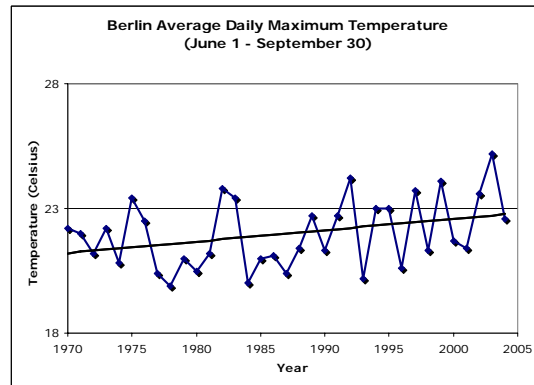

www.panda.org

Temperature trends for 16 EU capitals

Results: Summer maximum mean temperatures were analyzed and the greatest increase between 1970-'74 and 2000-'04 was in London (2°C), followed by Athens and Lisbon (1.9°C), Warsaw (1.3°C), and Berlin (1.2°C). Overall temperature trends (1970-2004) for these five cities are displayed below and trendlines (straight lines) rose significantly in all 5 cities.