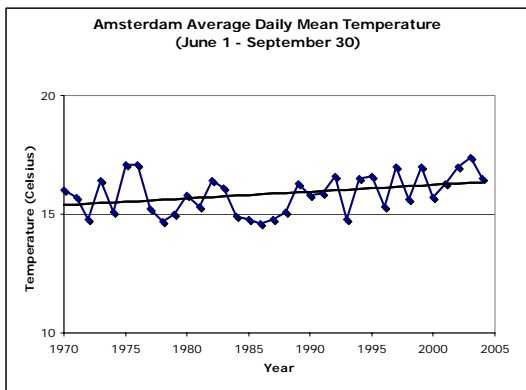

WWF International

Tel.: +49-30-308742-0

Große Präsidentenstr. 10
10178 Berlin
Germany

Direkt: -21
Fax: +49-30-308742-50
teriete@wwf.de
www.panda.org

Temperature trends for 16 EU capitals

Results: Other cities did not record a rise using summer maximum temperature and in some cases such data was difficult to obtain. Therefore, WWF analyzed summer mean temperatures. The greatest rise was in Madrid (2.2°C), followed by Luxembourg (2.0°C), Stockholm (1.5°C), Brussels (1.2°C), Rome (1.2°C), Vienna (1.2°C), Paris (1.0°C), Amsterdam (1.0°C), Helsinki (0.8°C), Dublin (0.7°C), and Copenhagen (0.2°C). Overall temperature trends (1970-2004) for these 11 cities are displayed below and trendlines (straight lines) rose significantly in 9 cities (Copenhagen and Dublin did not have a significant rise).