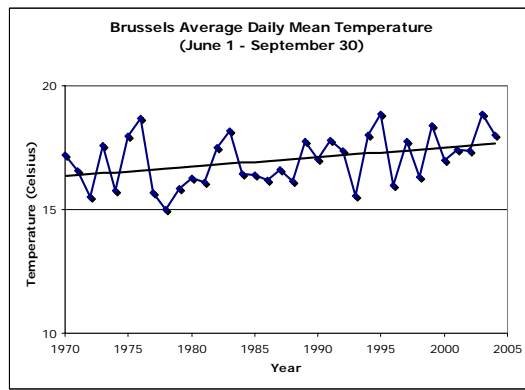

www.panda.org

Temperature trends for 16 EU capitals

Results: Summer maximum mean temperatures were analyzed and the greatest increase between 1970-'74 and 2000-'04 was in London (2°C), followed by Athens and Lisbon (1.9°C), Warsaw (1.3°C), and Berlin (1.2°C). Overall temperature trends (1970-2004) for these five cities are displayed below and trendlines (straight lines) rose significantly in all 5 cities.

WWF International

Tel.: +49-30-308742-0

Große Präsidentenstr. 10
10178 Berlin
Germany

Direkt: -21
Fax: +49-30-308742-50
teriete@wwf.de
www.panda.org

Temperature trends for 16 EU capitals

Results: Other cities did not record a rise using summer maximum temperature and in some cases such data was difficult to obtain. Therefore, WWF analyzed summer mean temperatures. The greatest rise was in Madrid (2.2°C), followed by Luxembourg (2.0°C), Stockholm (1.5°C), Brussels (1.2°C), Rome (1.2°C), Vienna (1.2°C), Paris (1.0°C), Amsterdam (1.0°C), Helsinki (0.8°C), Dublin (0.7°C), and Copenhagen (0.2°C). Overall temperature trends (1970-2004) for these 11 cities are displayed below and trendlines (straight lines) rose significantly in 9 cities (Copenhagen and Dublin did not have a significant rise).