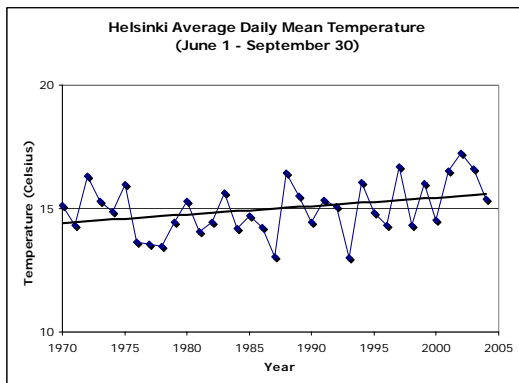

WWF International

Tel.: +49-30-308742-0

Große Präsidentenstr. 10
10178 Berlin
Germany

Direkt: -21
Fax: +49-30-308742-50
teriete@wwf.de
www.panda.org

Temperature trends for 16 EU capitals

Results: Other cities did not record a rise using summer maximum temperature and in some cases such data was difficult to obtain. Therefore, WWF analyzed summer mean temperatures. The greatest rise was in Madrid (2.2°C), followed by Luxembourg (2.0°C), Stockholm (1.5°C), Brussels (1.2°C), Rome (1.2°C), Vienna (1.2°C), Paris (1.0°C), Amsterdam (1.0°C), Helsinki (0.8°C), Dublin (0.7°C), and Copenhagen (0.2°C). Overall temperature trends (1970-2004) for these 11 cities are displayed below and trendlines (straight lines) rose significantly in 9 cities (Copenhagen and Dublin did not have a significant rise).