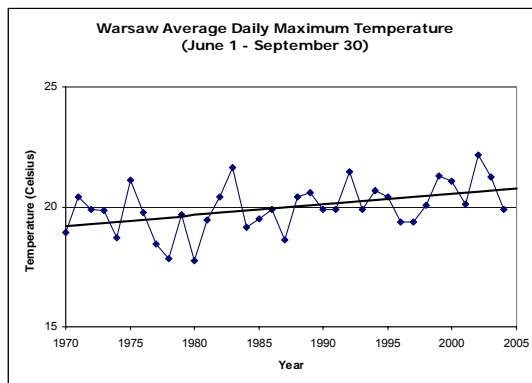

www.panda.org

Temperature trends for 16 EU capitals

Results: Summer maximum mean temperatures were analyzed and the greatest increase between 1970-'74 and 2000-'04 was in London (2°C), followed by Athens and Lisbon (1.9°C), Warsaw (1.3°C), and Berlin (1.2°C). Overall temperature trends (1970-2004) for these five cities are displayed below and trendlines (straight lines) rose significantly in all 5 cities.